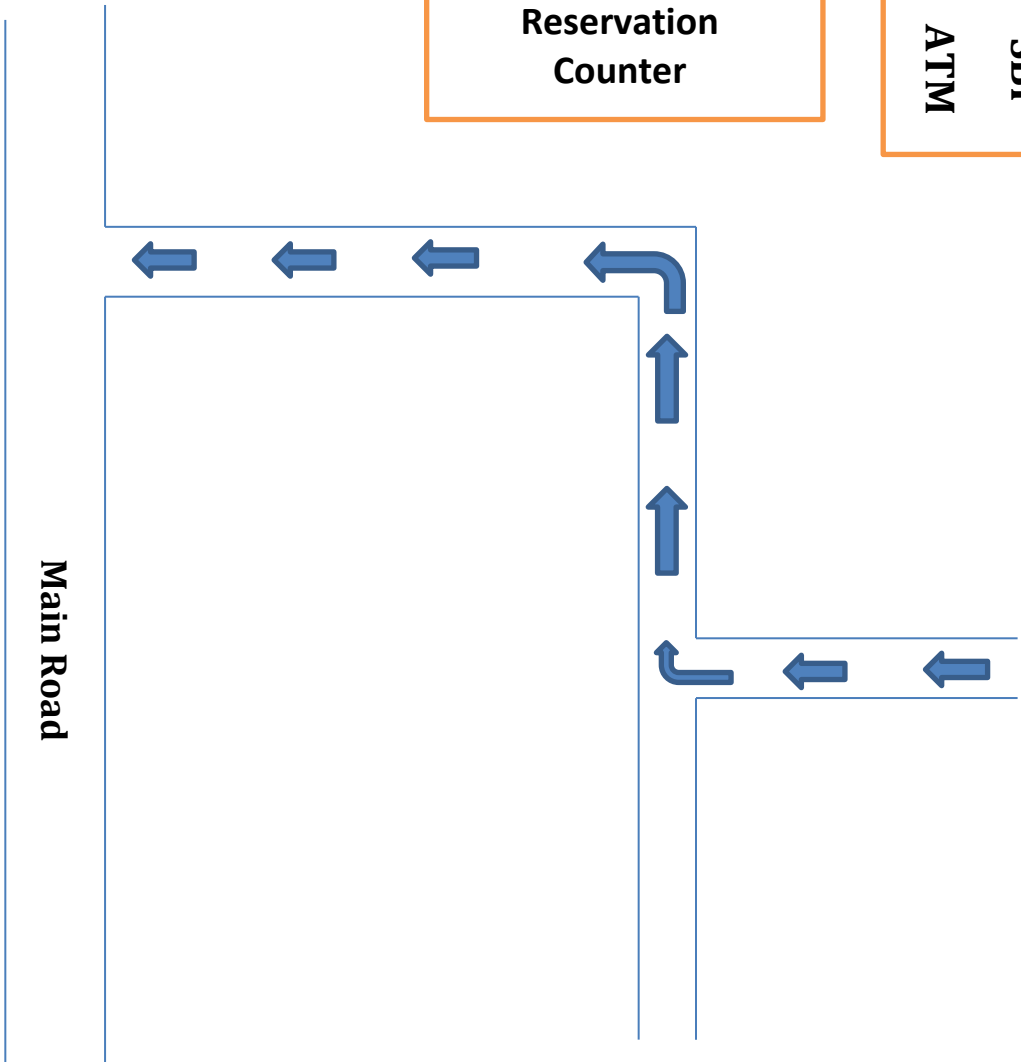

Bus Schedule on Date 10-07-2024

From	To	Bus Start Time	No. of Bus	Bus No.	Conductor Name	Conductor Name
Main Road Platform No. 1	IIITDM Jabalpur	06:00 am	02	MP 20 ZL 1297 MP 20 PA 4297	No Conductor	
Main Road Platform No. 1	IIITDM Jabalpur	08:00 am	02	MP 20 ZL 1297 MP 20 PA 4297	Ranjeet Gurung Rakesh Singh	9907477807 8516872142
Main Road Platform No. 1	IIITDM Jabalpur	09:30 am	02	MP 20 ZL 1297 MP 20 PA 4297	Ranjeet Gurung Rakesh Singh	9907477807 8516872142
Main Road Platform No. 1	IIITDM Jabalpur	11:00 am	02	MP 20 ZL 1297 MP 20 PA 4297	Ranjeet Gurung Rakesh Singh	9907477807 8516872142
Main Road Platform No. 1	IIITDM Jabalpur	06:40 pm	01	MP 20 ZL 1297	Rajmani Patel	9589266842

Jabalpur Railway Station
Platform No. 01

SBI
ATM

Railway
Reservation
Counter

Anna Dosa